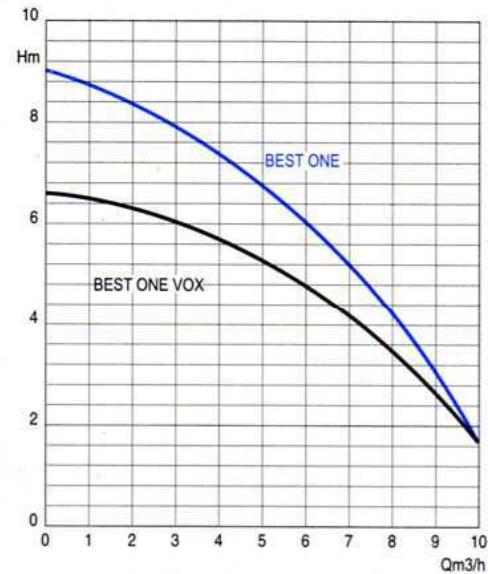

BEST-BOX

SINGLE PUMP UNIT FOR DIRTY / GREY WATER

BEST ONE VOX - pump in garage version
BEST ONE - pump in shower + bath version

Double shaft seal with oil bath
304 Stainless Steel Pump
BEST One Vox (vortex) 20 mm. BEST One 10 mm / Free Passage.