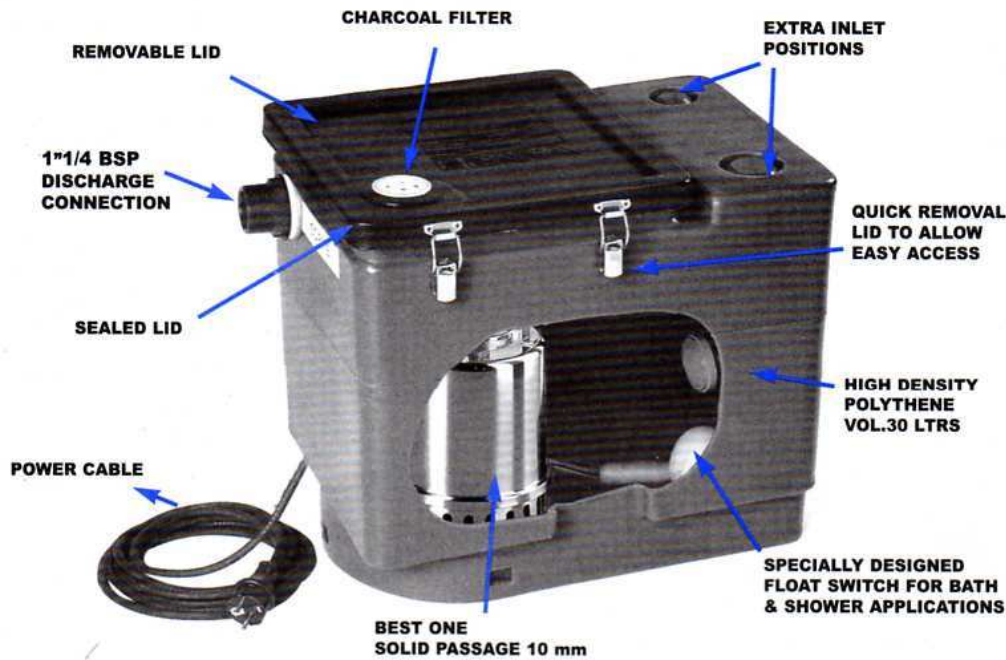

BEST-BOX

SINGLE PUMP UNIT FOR DIRTY / GREY WATER

BEST ONE VOX - pump in garage version
BEST ONE - pump in shower + bath version

Double shaft seal with oil bath
304 Stainless Steel Pump
BEST One Vox (vortex) 20 mm. BEST One 10 mm / Free Passage.

SUITABLE FOR SHOWER, BASIN OR UNDER SINK INSTALLATION