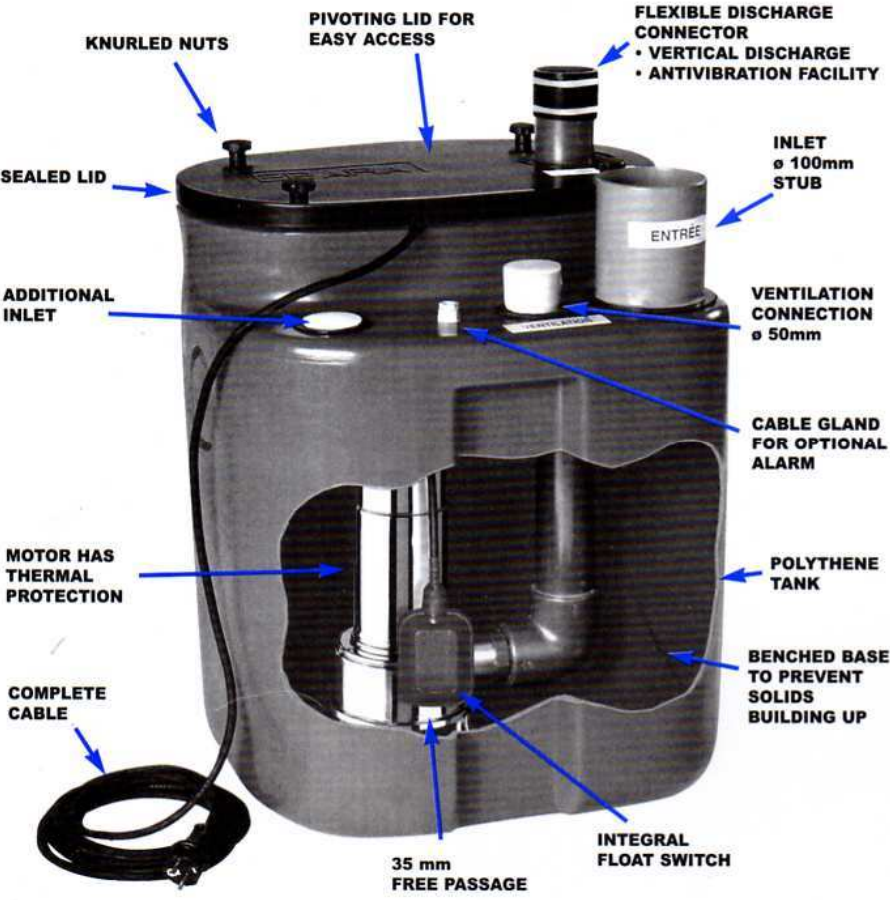

MINI - RIGHT 100 M

SINGLE PUMP UNIT FOR DOMESTIC DIRTY/GREY WATER

RIGHT 100 M
Double Mechanical Shaft Seal
 • Class F Insulation. IP 68 Rated
 • 35 mm Free Passage

EASY ACCESS COVER