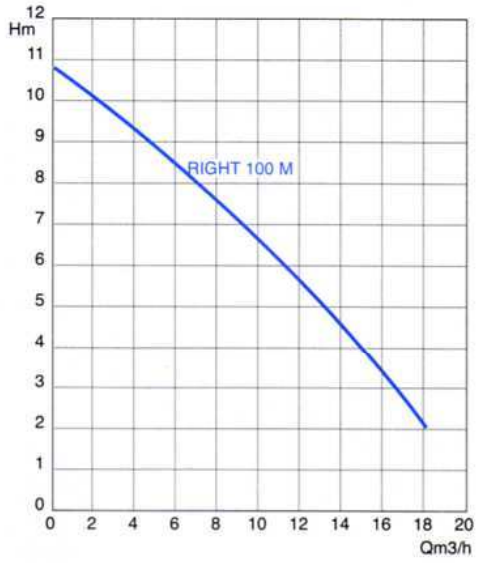

MINI - RIGHT 100 M

SINGLE PUMP UNIT FOR DOMESTIC DIRTY/GREY WATER

RIGHT 100 M
Double Mechanical Shaft Seal
 • Class F Insulation. IP 68 Rated
 • 35 mm Free Passage

EASY ACCESS COVER