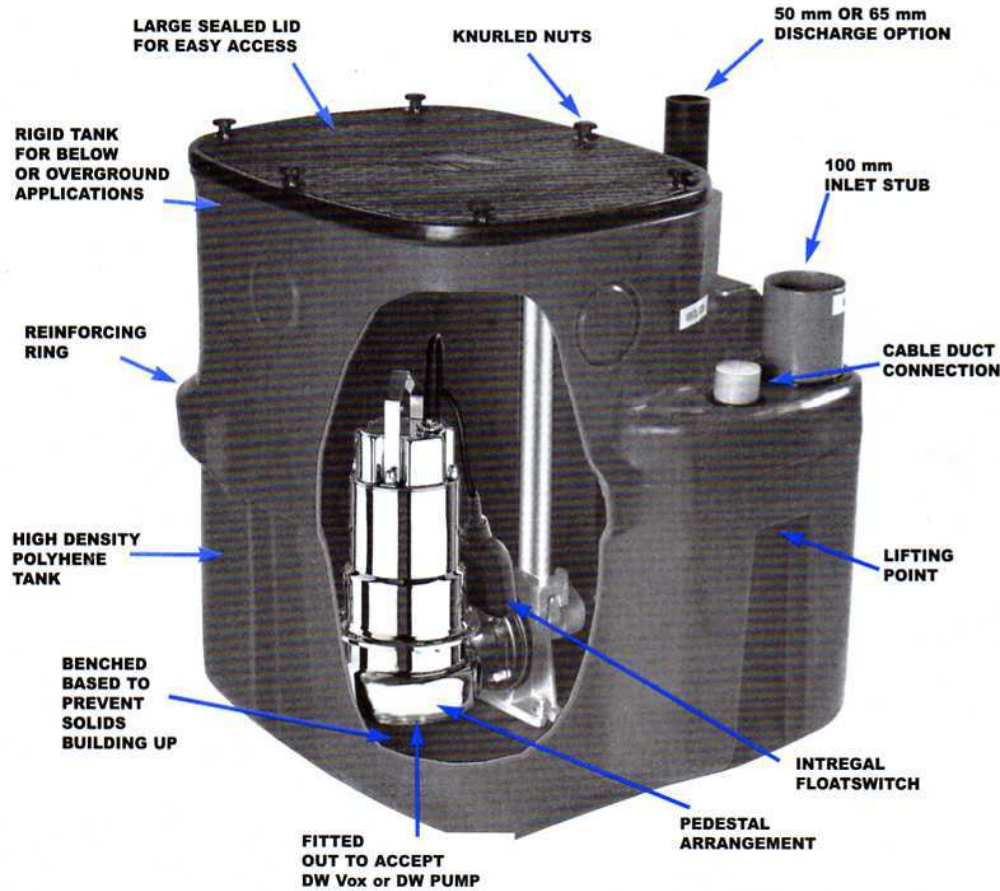

SANIRELEV 11

SINGLE PUMP UNIT FOR DOMESTIC SEWAGE

- SINGLE PHASE FREESTANDING AUTO
- SINGLE PHASE PEDESTAL AUTO
- SINGLE PHASE FREESTANDING WITH SEPARATE LEVEL CONTROLS
- SINGLE PHASE PEDESTAL WITH SEPARATE LEVEL CONTROLS
- THREE PHASE FREESTANDING WITH SEPARATE LEVEL CONTROLS
- THREE PHASE PEDESTAL WITH SEPARATE LEVEL CONTROLS

DW (channel)
DW VOX (vortex)
Double Mechanical Shaft Seal
Class F Insulation. IP68 Rated
50 mm Free Passage.