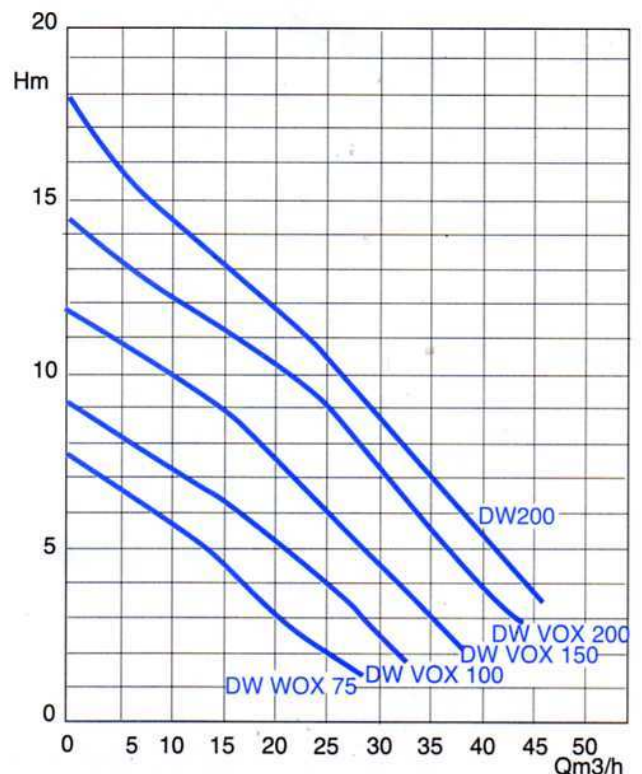

SANIRELEV 11

SINGLE PUMP UNIT FOR DOMESTIC SEWAGE

- SINGLE PHASE FREESTANDING AUTO
- SINGLE PHASE PEDESTAL AUTO
- SINGLE PHASE FREESTANDING WITH SEPARATE LEVEL CONTROLS
- SINGLE PHASE PEDESTAL WITH SEPARATE LEVEL CONTROLS
- THREE PHASE FREESTANDING WITH SEPARATE LEVEL CONTROLS
- THREE PHASE PEDESTAL WITH SEPARATE LEVEL CONTROLS

DW (channel)
DW VOX (vortex)
Double Mechanical Shaft Seal
Class F Insulation. IP68 Rated
50 mm Free Passage.